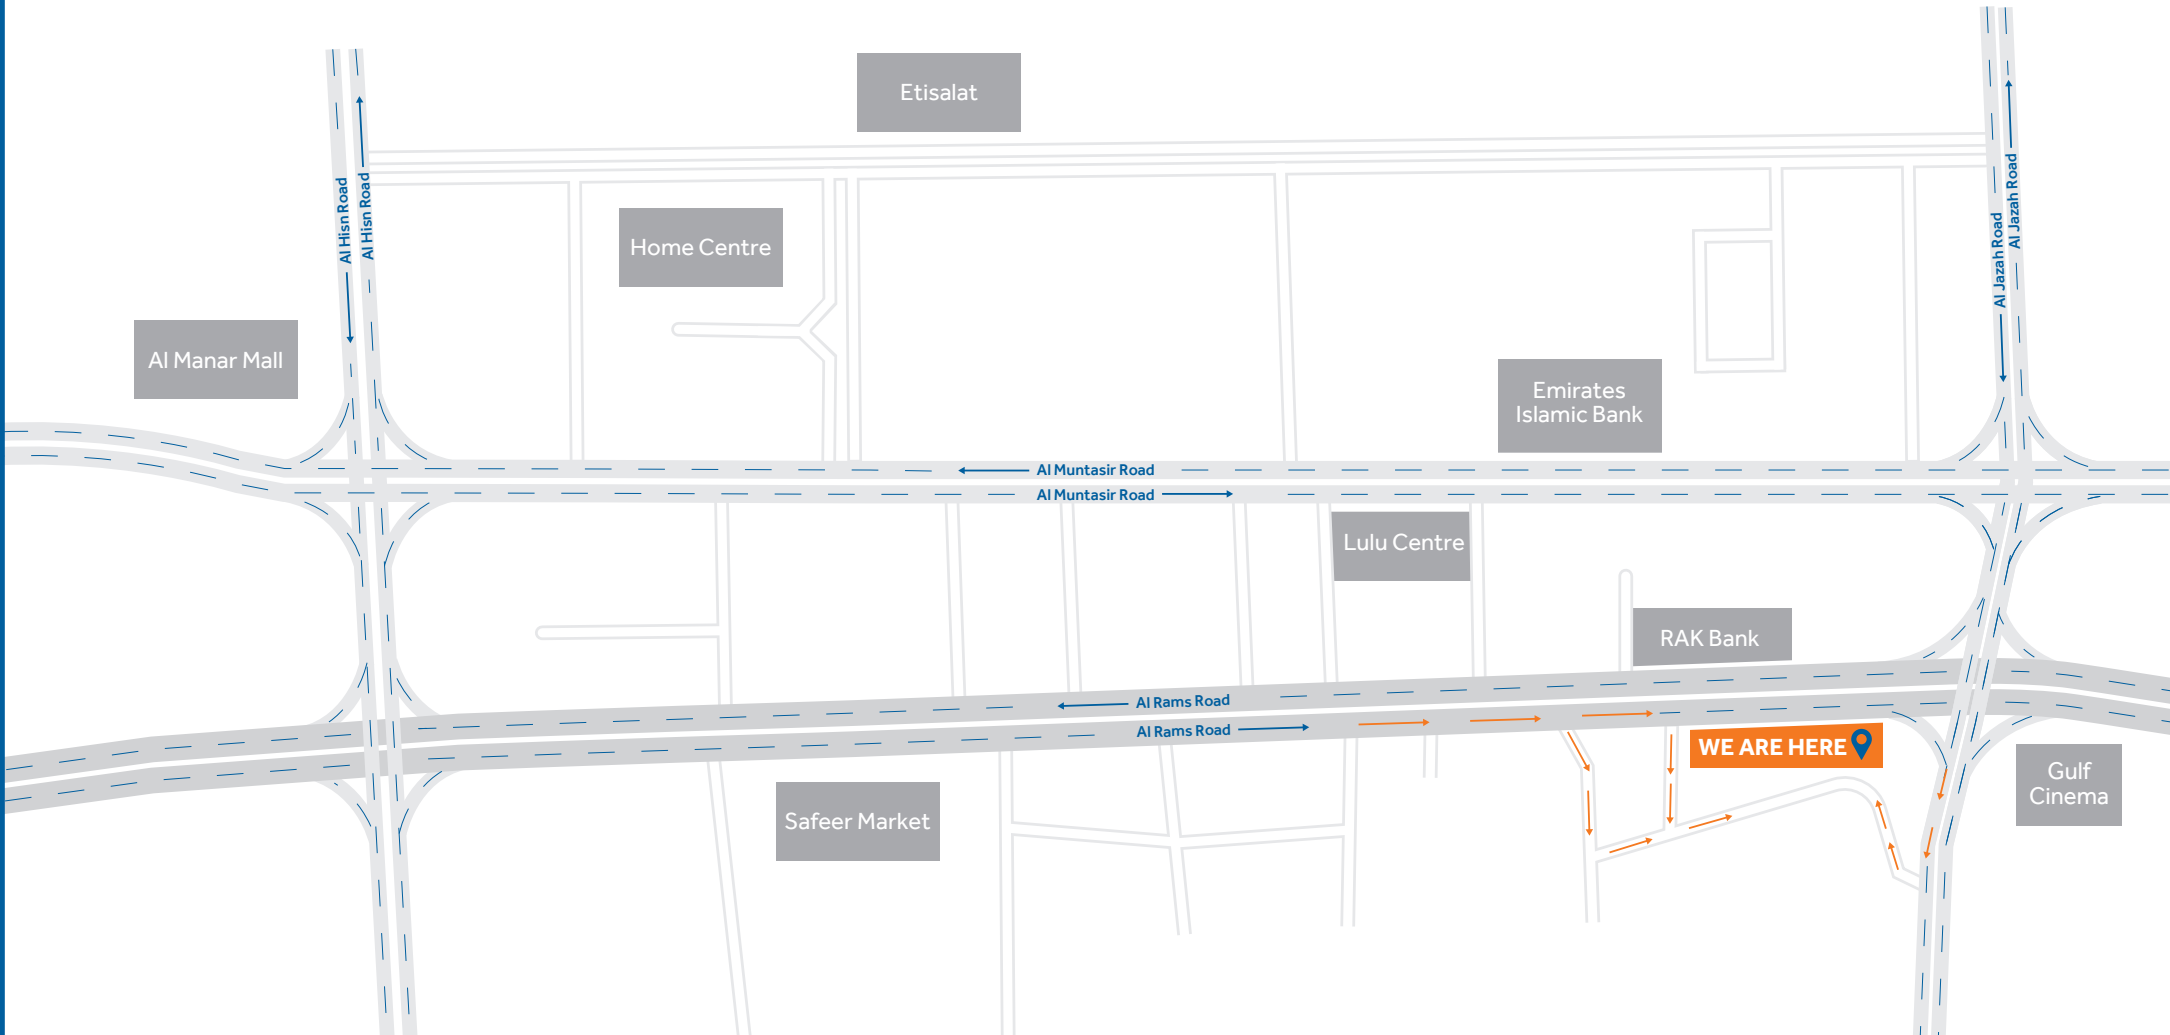

flydubai Travel Shop

Ground Floor, OMEST Building, Oman Road
Al Nakheel area, Ras Al Khaimah

Opening times: Monday to Saturday, 09:00 to 13:00 and 17:00 to 20:00

flydubai